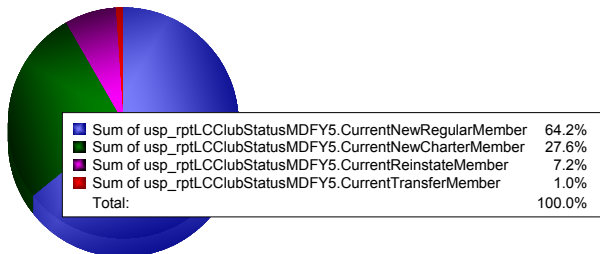

Membership Composition

June 2019 Cumulative