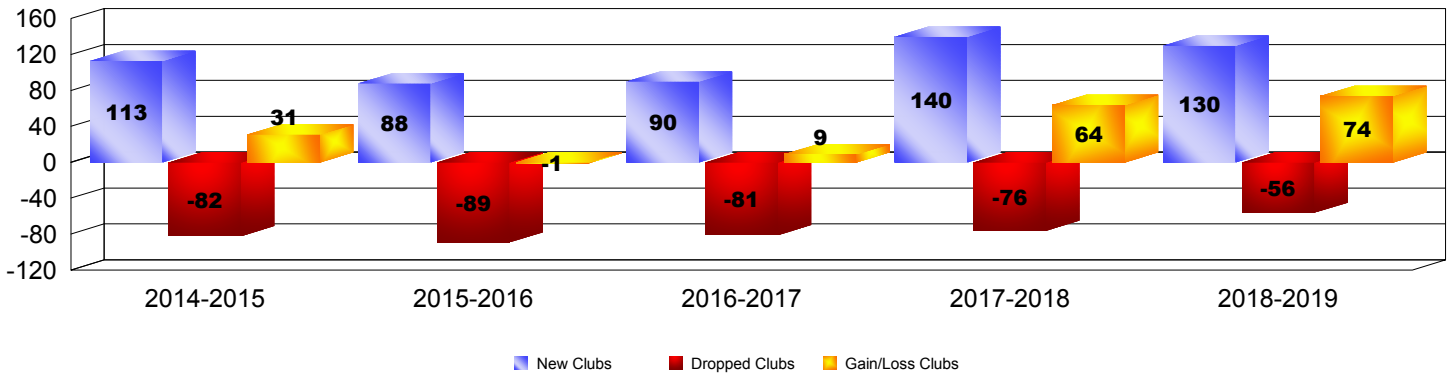

Year	New Clubs	Dropped Clubs	Gain/Loss Clubs	New Members	Charter Members	Reinstate Members	Transfer Members	Total Member Added	Total Members Dropped	Gain/Loss Members
2014-2015	113	-82	31	8707	3488	698	253	13146	-10368	2778
2015-2016	88	-89	-1	8729	3093	1192	234	13248	-11763	1485
2016-2017	90	-81	9	10941	2915	1125	188	15169	-12292	2877
2017-2018	140	-76	64	15190	3826	1980	315	21311	-14409	6902
2018-2019	130	-56	74	9079	3902	1017	145	14143	-11585	2558
Average	112	-77	35	10529	3445	1202	227	15403	-12083	3320

Clubs