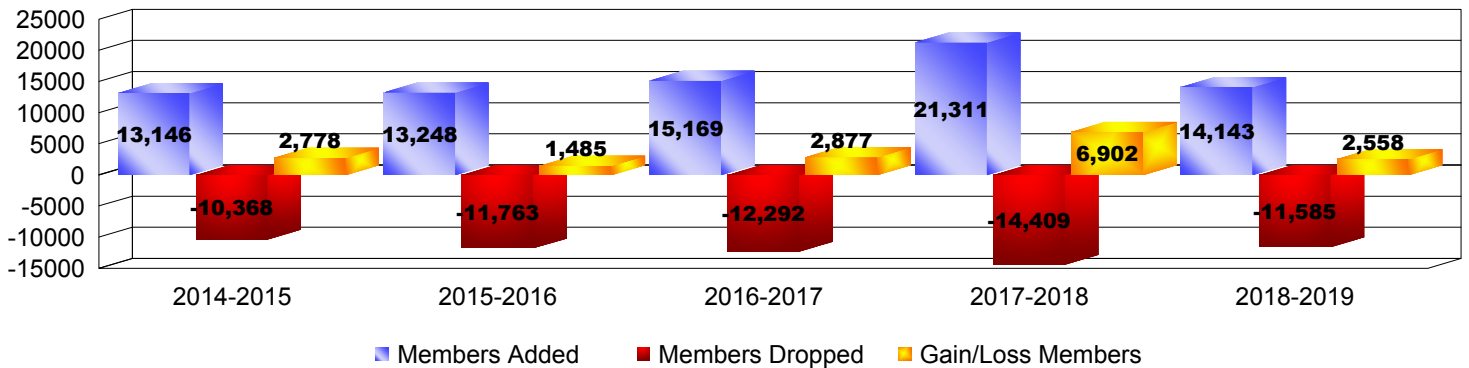

Year	New Clubs	Dropped Clubs	Gain/Loss Clubs	New Members	Charter Members	Reinstate Members	Transfer Members	Total Member Added	Total Members Dropped	Gain/Loss Members
2014-2015	113	-82	31	8707	3488	698	253	13146	-10368	2778
2015-2016	88	-89	-1	8729	3093	1192	234	13248	-11763	1485
2016-2017	90	-81	9	10941	2915	1125	188	15169	-12292	2877
2017-2018	140	-76	64	15190	3826	1980	315	21311	-14409	6902
2018-2019	130	-56	74	9079	3902	1017	145	14143	-11585	2558
Average	112	-77	35	10529	3445	1202	227	15403	-12083	3320

Clubs

Members

Membership Composition

June 2019 Cumulative

Gender Comparison

June 2019 Cumulative